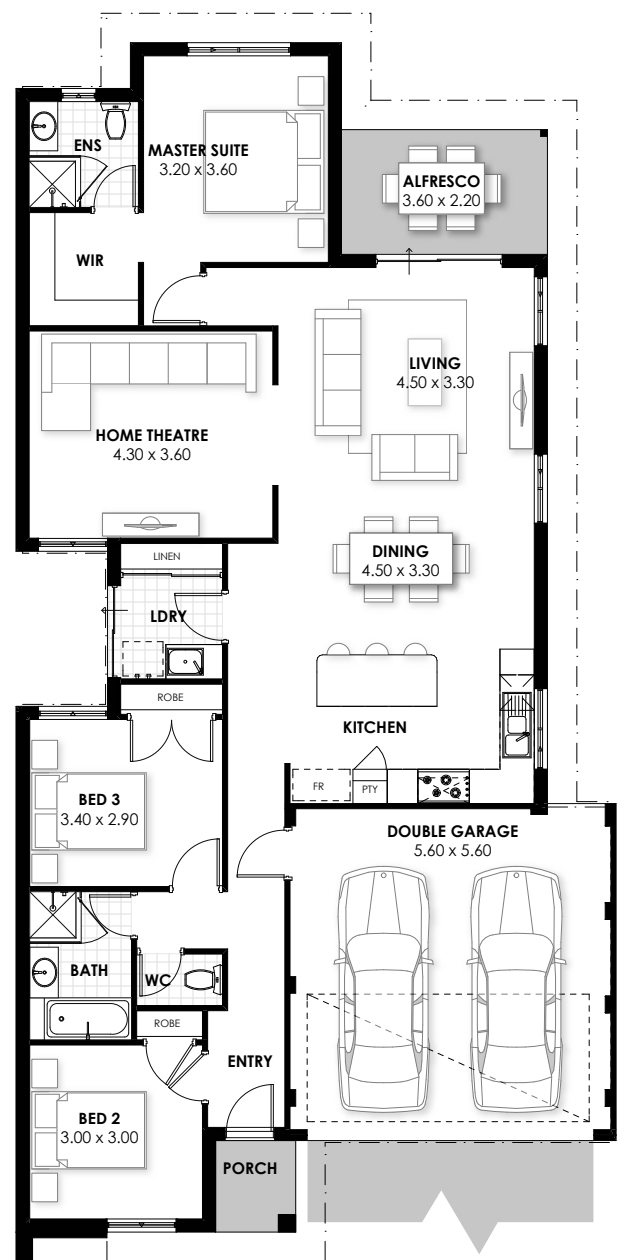

As Move Homes is not the owner of the land, pricing and availability of the house and land package may change without notice. This includes but is not limited to provisional sitework costs, estate guidelines and council approvals. Images for illustration only. Visit our website for Terms & Conditions.