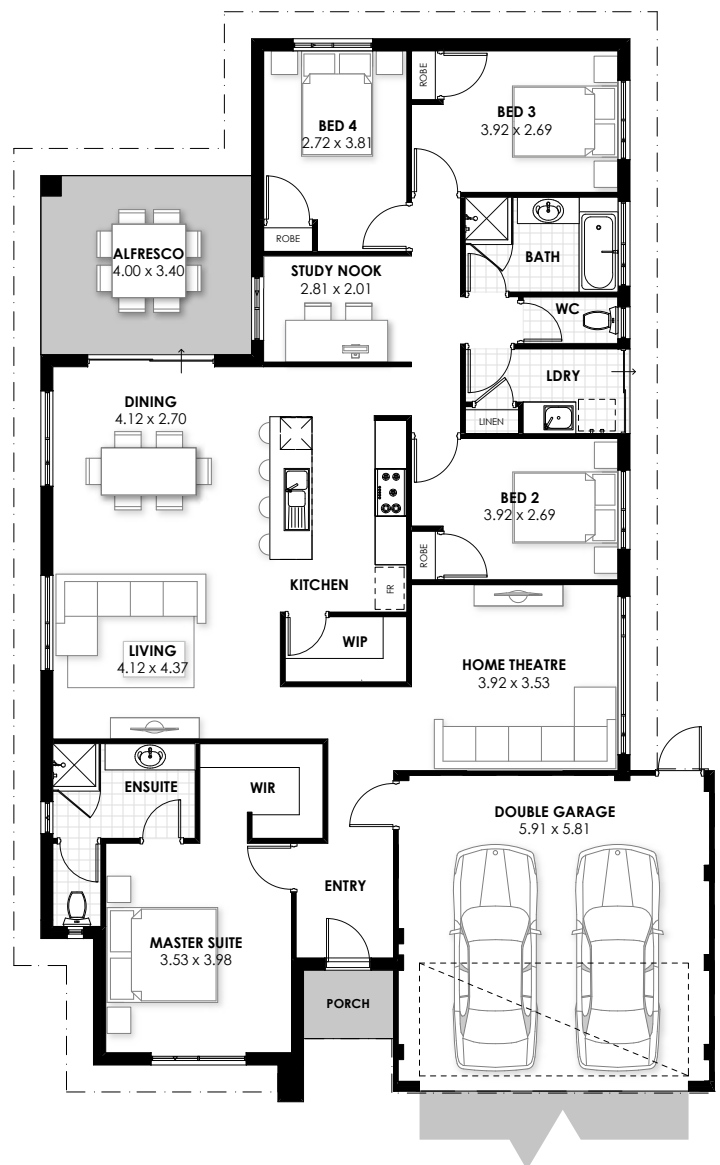

priced from \$415,373

Images for illustration only

# Whitby

- choice of colorbond or tiled roof
- stainless steel 900mm appliances
- internal painting throughout
- custom WA made kitchens with stone benchtops
- crossover, soakwells and paving
- chrome or black matte taps
- 12 month maintenance period