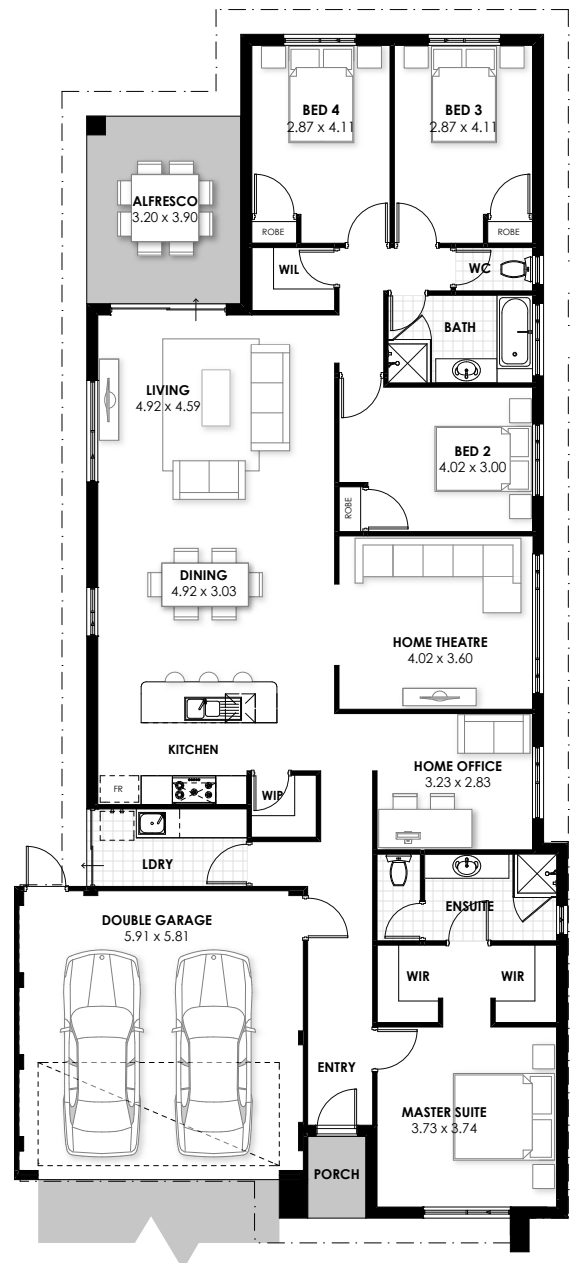

priced from \$519,949

Upgraded elevation pictured
Images for illustration only

Forreestfield

- choice of colorbond or tiled roof
- stainless steel 900mm appliances
- internal painting throughout
- custom WA made kitchens with stone benchtops
- crossover, soakwells and paving
- chrome or black matte taps
- 12 month maintenance period