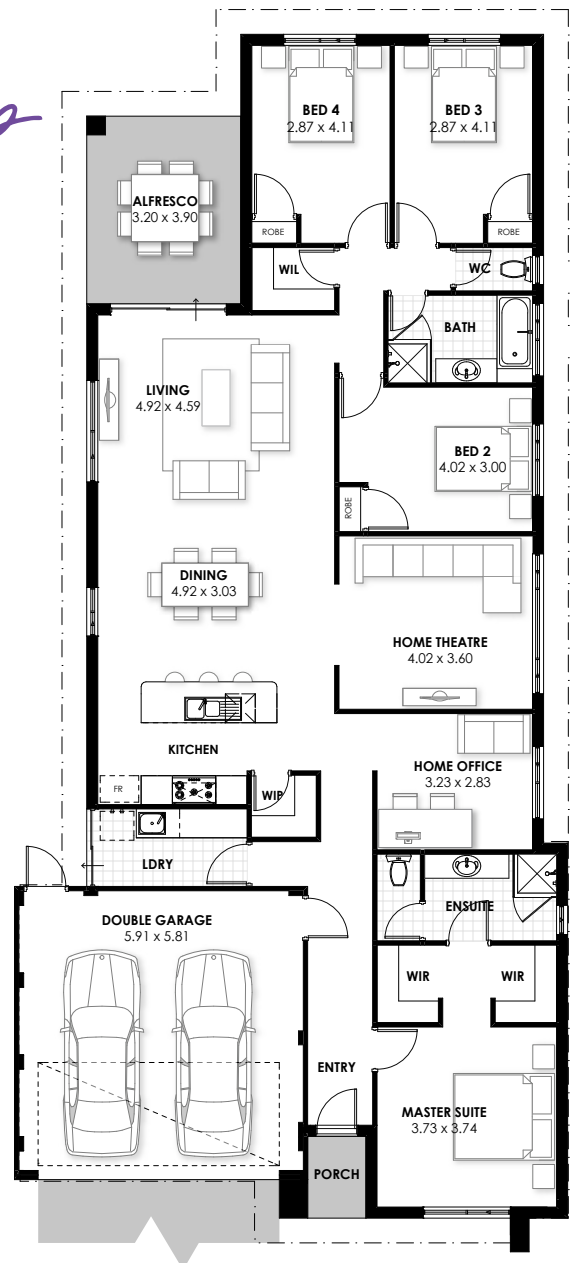

priced from \$363,711

Upgraded elevation pictured
Images for illustration only

South Yunderup

- choice of colorbond or tiled roof
- stainless steel 900mm appliances
- internal painting throughout
- custom WA made kitchens with stone benchtops
- crossover, soakwells and paving
- chrome or black matte taps
- 12 month maintenance period