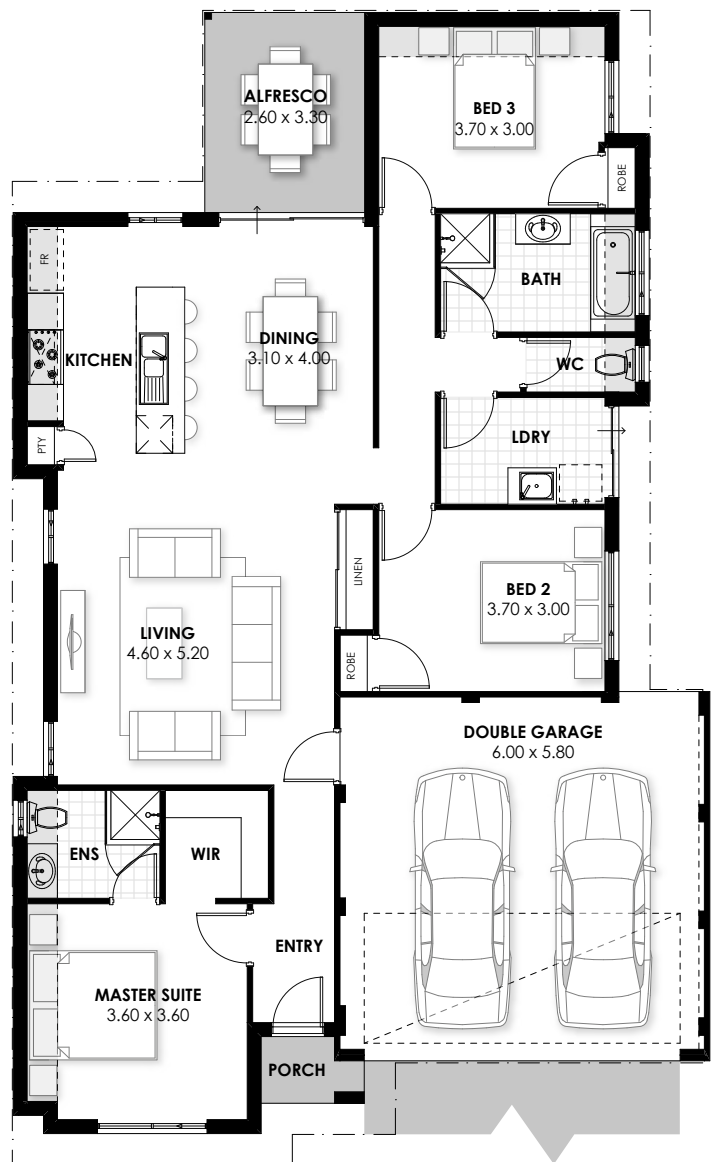

priced from \$466,330

Upgraded elevation pictured
Images for illustration only

Treeby

- choice of colorbond or tiled roof
- stainless steel 900mm appliances
- internal painting throughout
- custom WA made kitchens with stone benchtops
- crossover, soakwells and paving
- chrome or black matte taps
- 12 month maintenance period