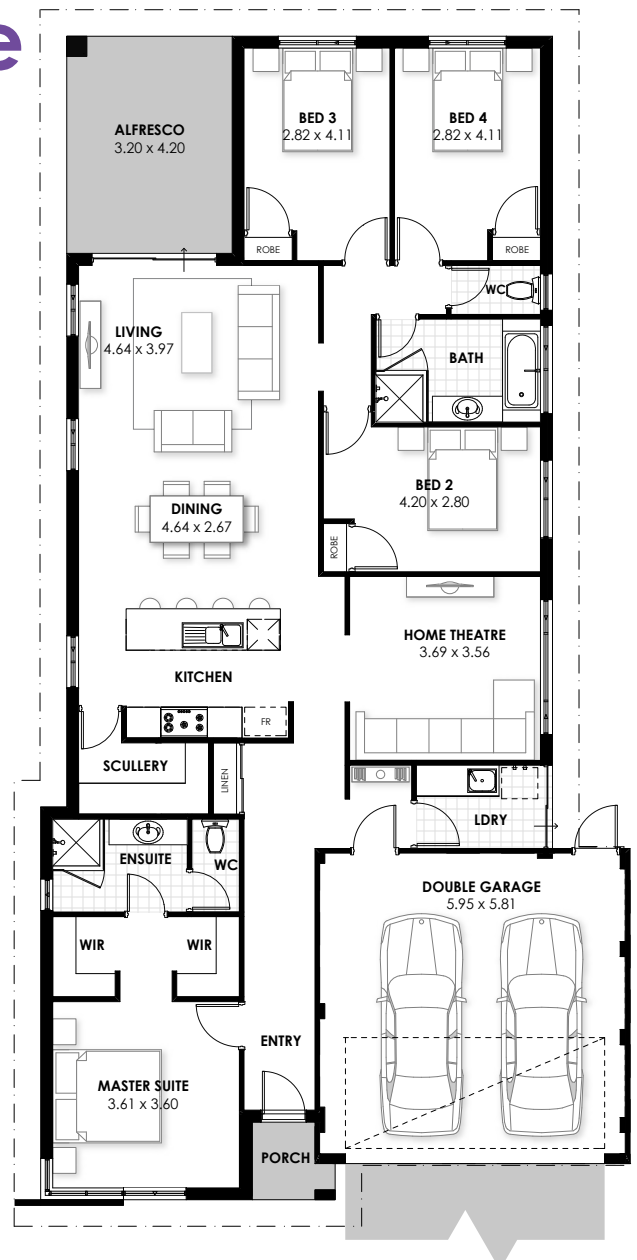

priced from \$385,511

Images for illustration only

Lot 3671 Pennina Grove Lakelands

- choice of colorbond or tiled roof
- stainless steel 900mm appliances
- internal painting throughout
- custom WA made kitchens with stone benchtops
- crossover, soakwells and paving
- chrome or black matte taps
- 12 month maintenance period

THE VISAYAS
4 BED | 2 BATH | 2 CAR

MOVE HOMES
1300 381 495

As Move Homes is not the owner of the land, pricing and availability of the house and land package may change without notice. This includes but is not limited to provisional sitework costs, estate guidelines and council approvals. Images for illustration only. Visit our website for Terms & Conditions.