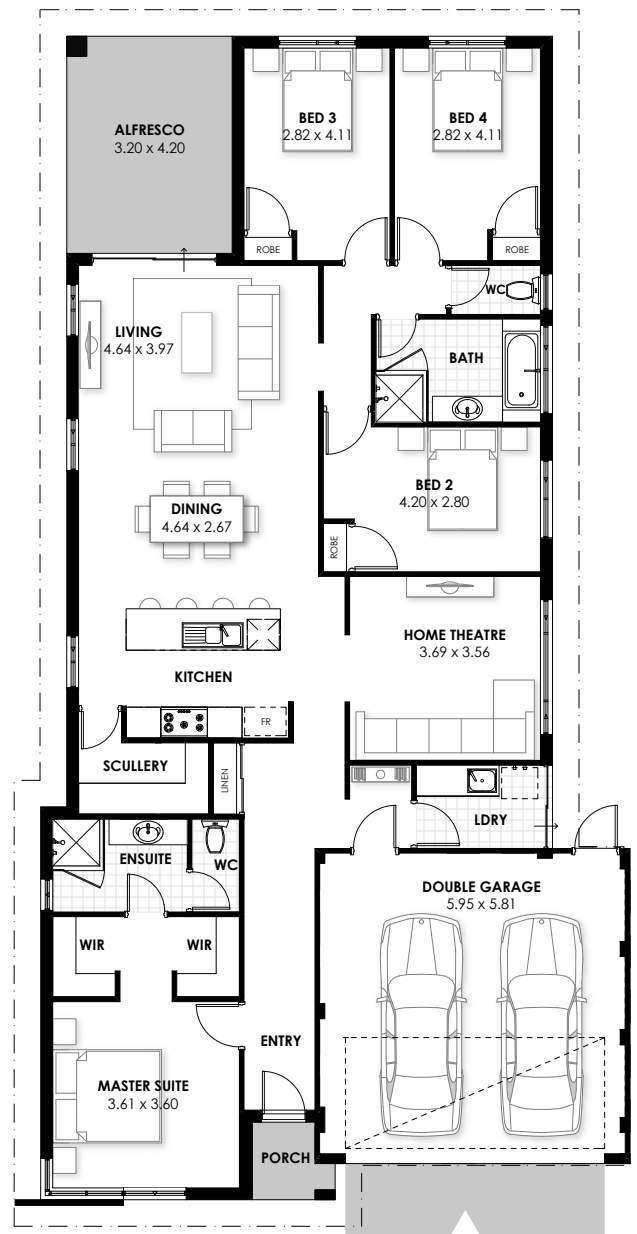

As Move Homes is not the owner of the land, pricing and availability of the house and land package may change without notice. This includes but is not limited to provisional sitework costs, estate guidelines and council approvals. Images for illustration only. Visit our website for Terms & Conditions.