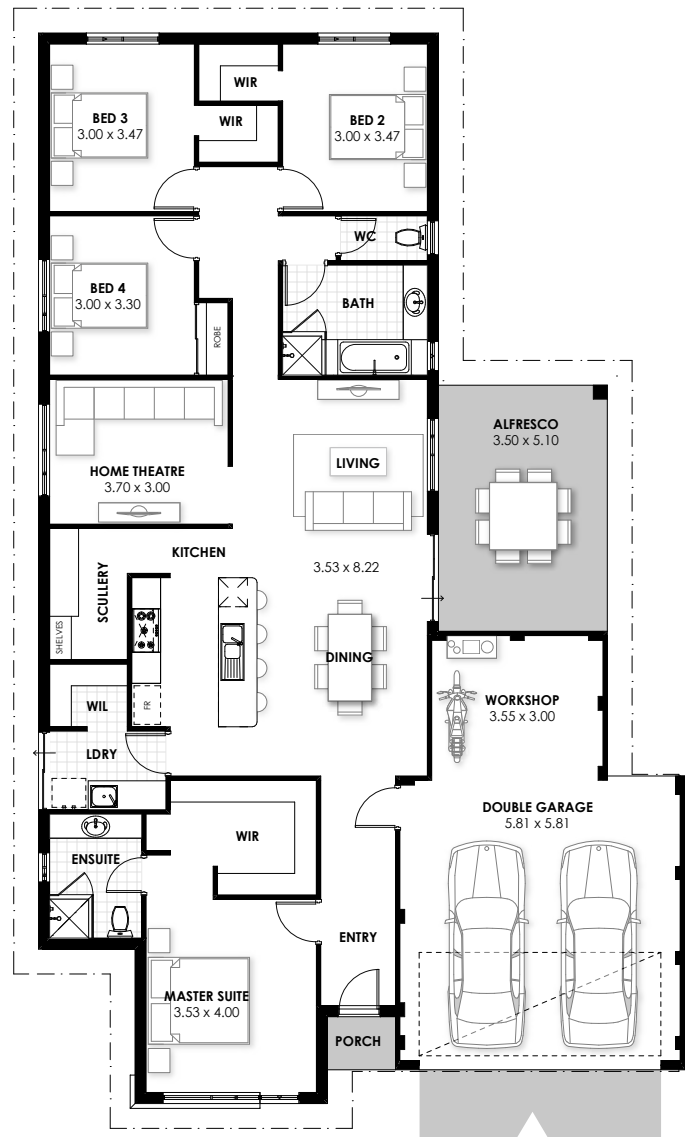

As Move Homes is not the owner of the land, pricing and availability of the house and land package may change without notice. This includes but is not limited to provisional sitework costs, estate guidelines and council approvals. Images for illustration only. Visit our website for Terms & Conditions.