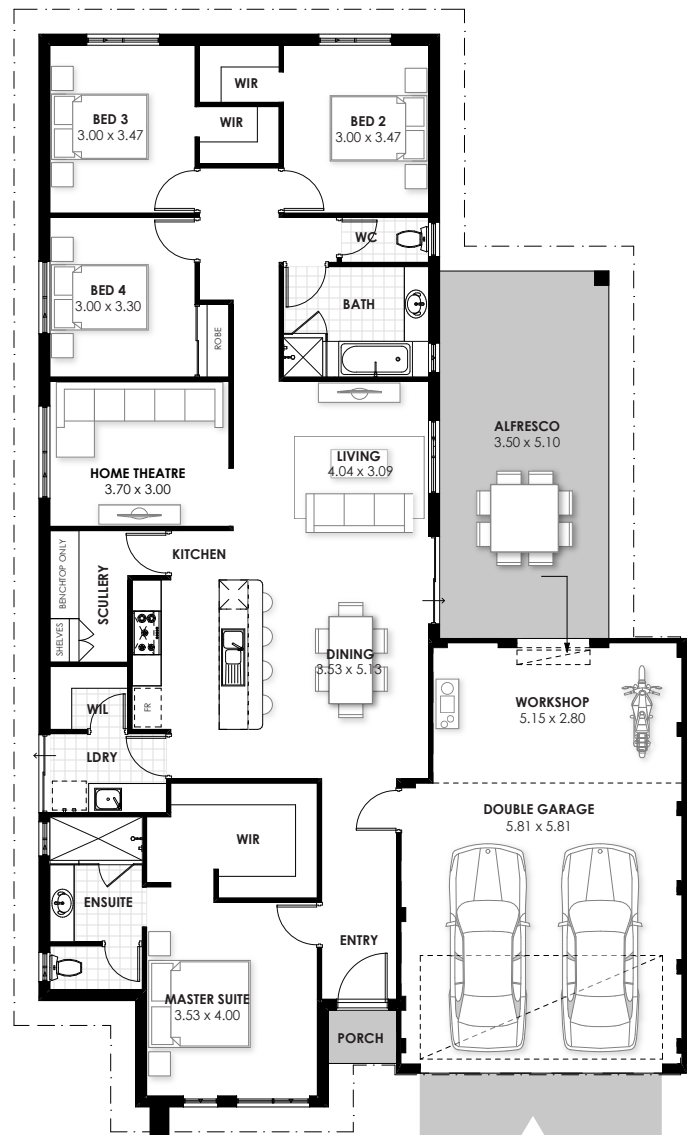

As Move Homes is not the owner of the land, pricing and availability of the house and land package may change without notice. This includes but is not limited to provisional sitework costs, estate guidelines and council approvals. Images for illustration only. Visit our website for Terms & Conditions.