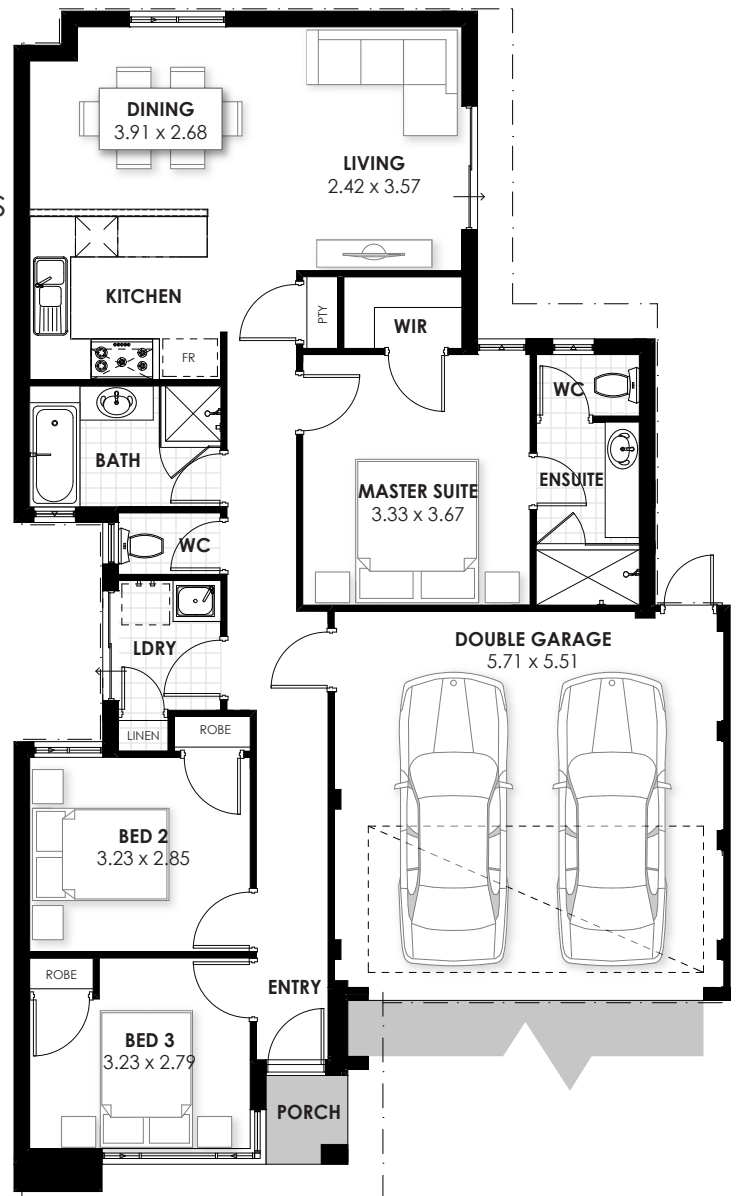

priced from ~~\$437,975~~ \$382,975*

*If you qualify for Government Grants
Images for illustration only

Jindalee

- carpets with underlay
- choice of floor tiles, luxury vinyl or hybrid planks
- venetian or vertical blinds
- choice of colorbond or tiled roof
- stainless steel 900mm appliances
- LED lighting to every room
- custom kitchens with stone benchtops
- crossover, soakwells and paving
- 12 month maintenance period

THE BORA BORA
3 BED | 2 BATH | 2 CAR
PHIL & TRACEY BARTLETT
0411 444 808

As Move Homes is not the owner of the land, pricing and availability of the house and land package may change without notice. This includes but is not limited to provisional sitework costs, estate guidelines and council approvals. Images for illustration only. Visit our website for Terms & Conditions.