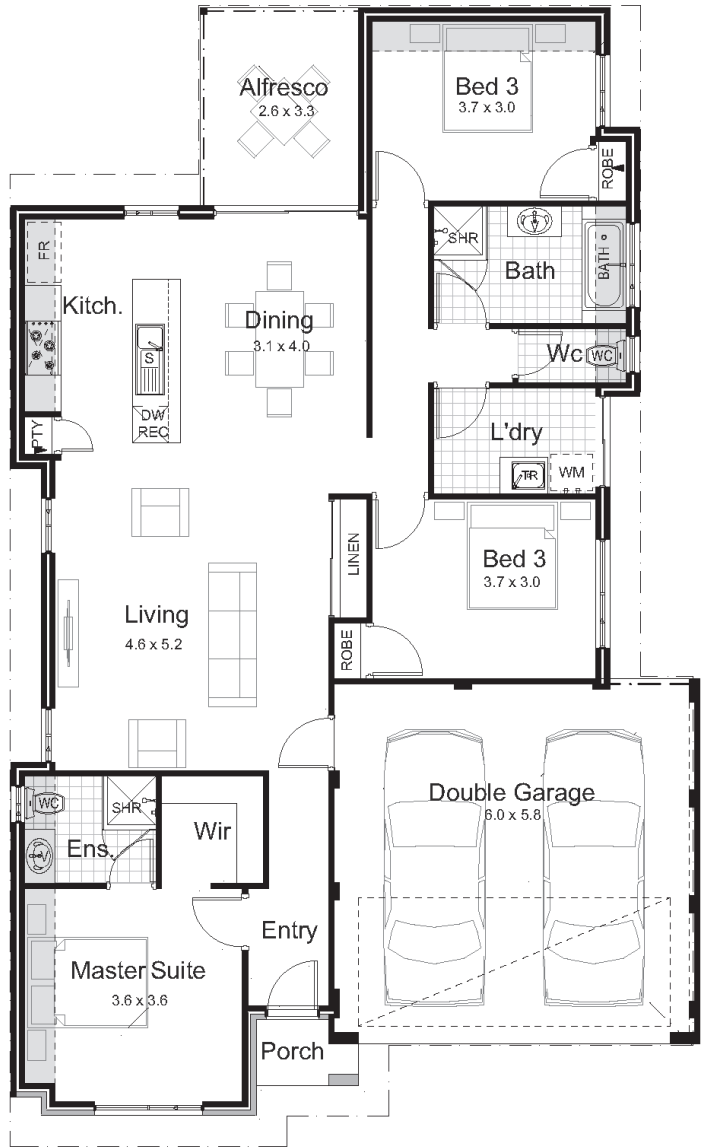

# Maddington

- choice of colorbond or tiled roof
- Fisher & Paykel 900mm appliances
- LED lighting to every room
- custom WA made kitchens with stone benchtops
- crossover, soakwells and paving
- chrome or black matte taps
- 12 month maintenance period