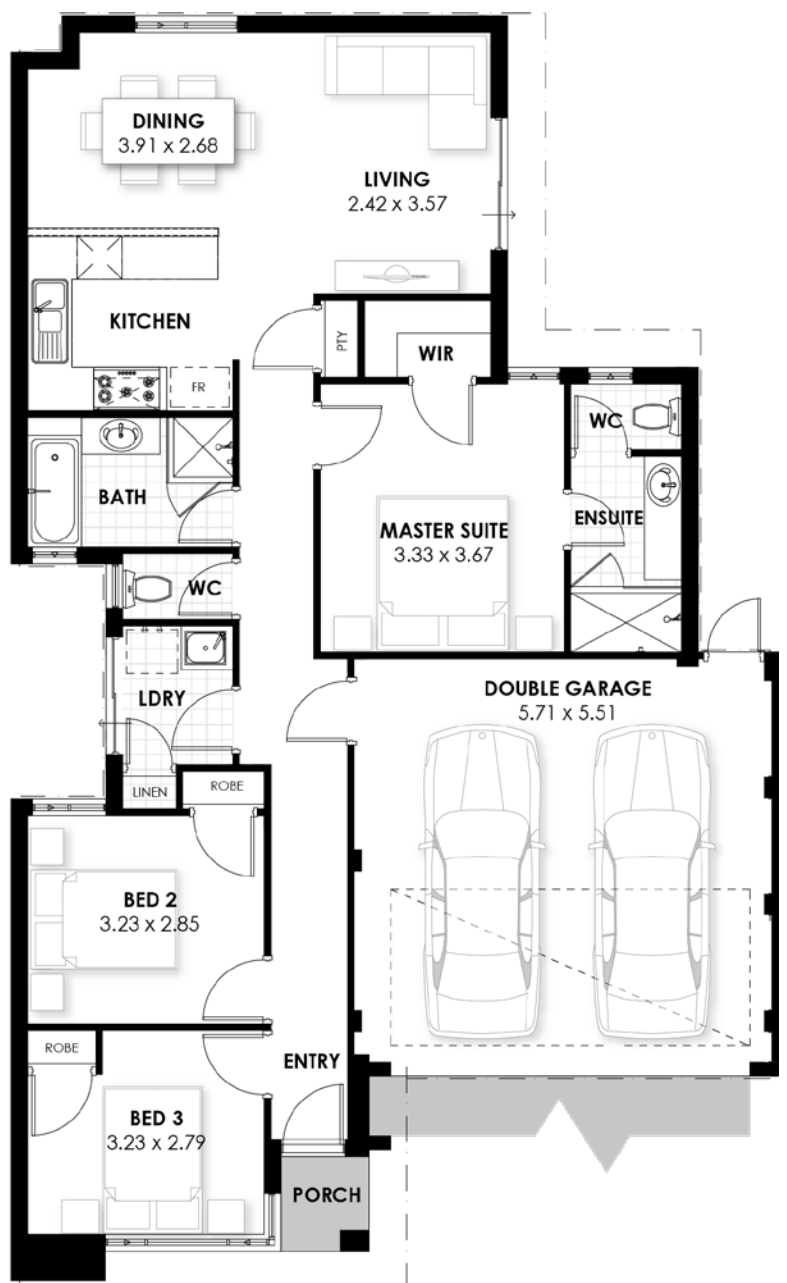

As Move Homes is not the owner of the land, pricing and availability of the house and land package may change without notice. This includes but is not limited to provisional sitework costs, estate guidelines and council approvals. Images for illustration only. Visit our website for Terms & Conditions.