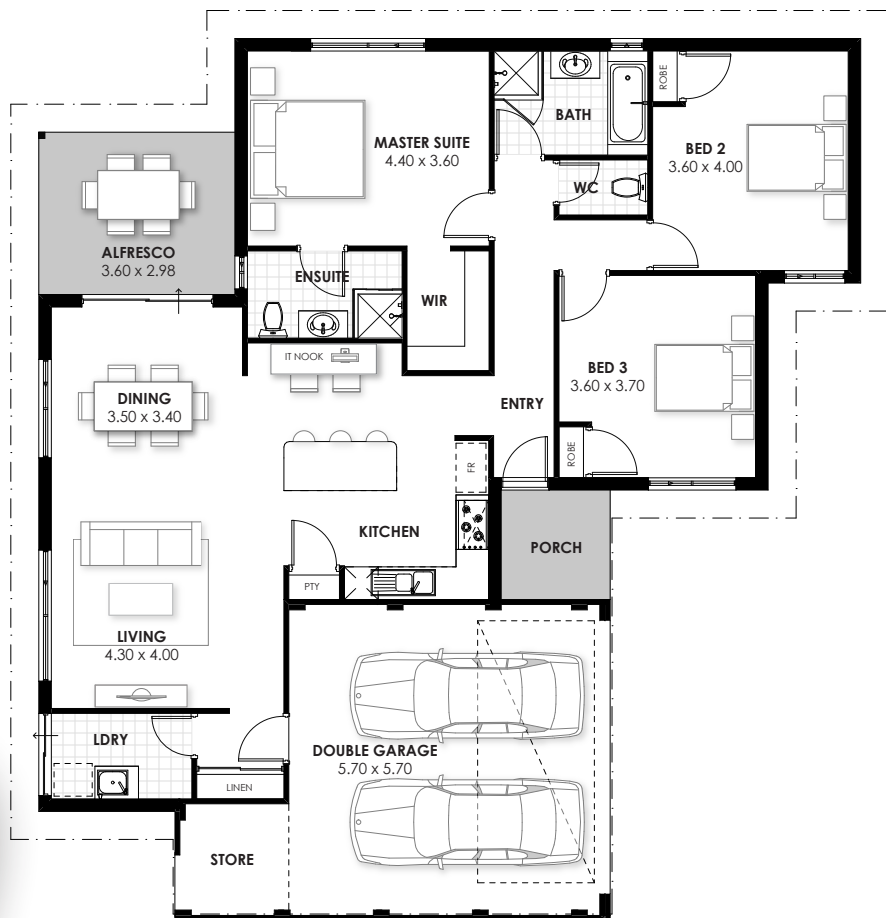

priced from \$597,200

Upgraded elevation pictured
Images for illustration only

Yokine

- choice of colorbond or tiled roof
- Fisher & Paykel 900mm appliances
- LED lighting to every room
- custom WA made kitchens with stone benchtops
- crossover, soakwells and paving
- chrome or black matte taps
- 12 month maintenance period