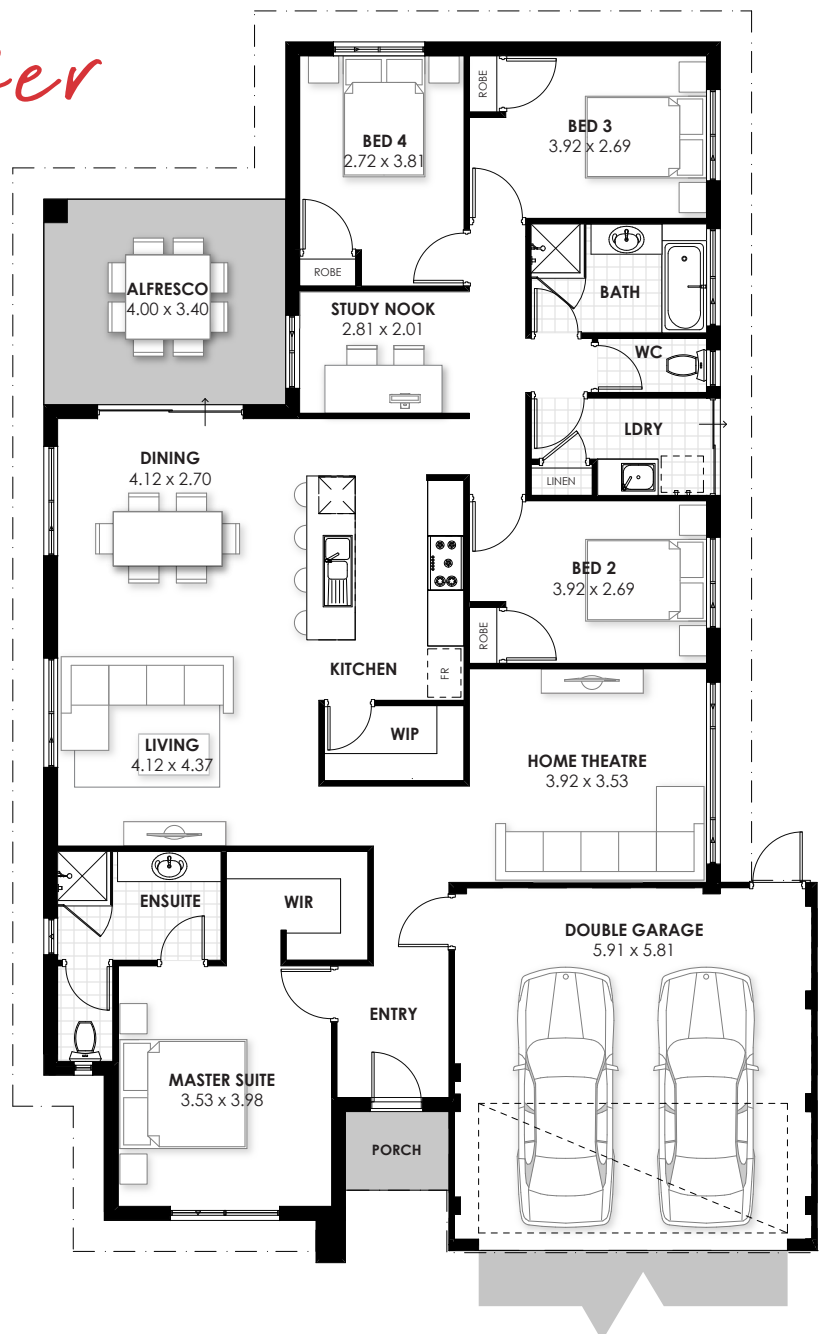

Images for illustration only

The Vancouver

- choice of colorbond or tiled roof
- Fisher & Paykel 900mm appliances
- LED lighting to every room
- custom WA made kitchens with stone benchtops
- crossover, soakwells and paving
- chrome or black matte taps
- 12 month maintenance period

House	164m ²
Garage	36m ²
Alfresco	14m ²
Porch	2m ²
TOTAL	216m²

Suits 15 x 30m blocks