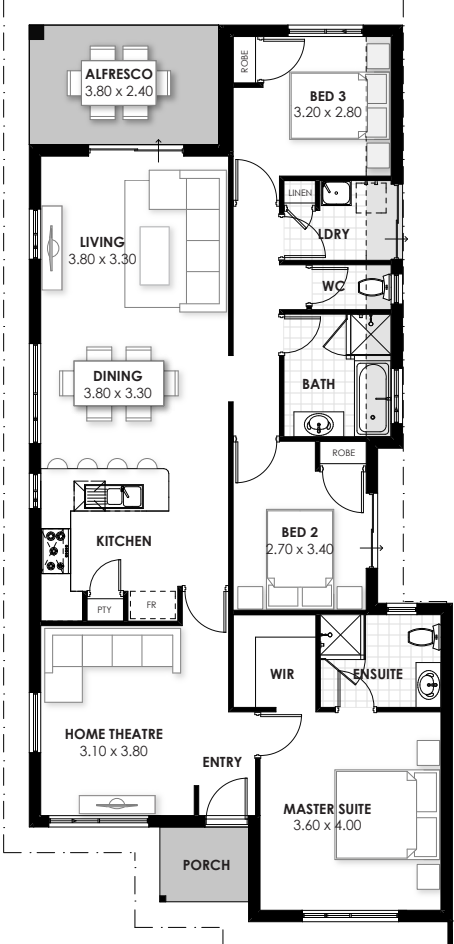

Ground Parrot elevation pictured
Images for illustration only

The Tavira

- choice of colorbond or tiled roof
- Fisher & Paykel 900mm appliances
- LED lighting to every room
- custom WA made kitchens with stone benchtops
- crossover, soakwells and paving
- chrome or black matte taps
- 12 month maintenance period

House	122m ²
Garage	36m ²
Alfresco	9m ²
Porch	3m ²
TOTAL	170m²

Suits 10 x 30m blocks