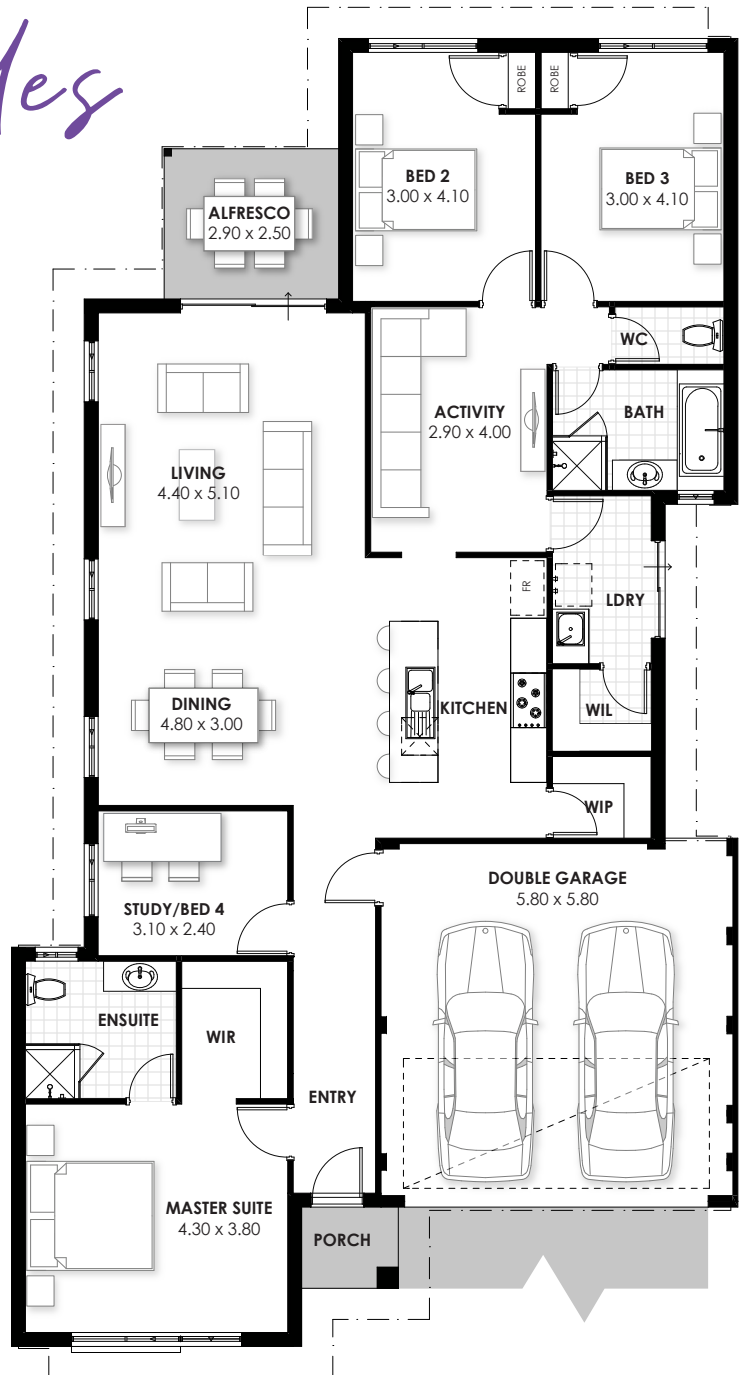

Upgraded elevation pictured  
Images for illustration only

# The Everglades

- choice of colorbond or tiled roof
- Fisher & Paykel 900mm appliances
- LED lighting to every room
- custom WA made kitchens with stone benchtops
- crossover, soakwells and paving
- chrome or black matte taps
- 12 month maintenance period

House	163m <sup>2</sup>
Garage	35m <sup>2</sup>
Alfresco	7m <sup>2</sup>
Porch	2m <sup>2</sup>
<b>TOTAL</b>	<b>208m<sup>2</sup></b>

Suits 12 x 25m blocks