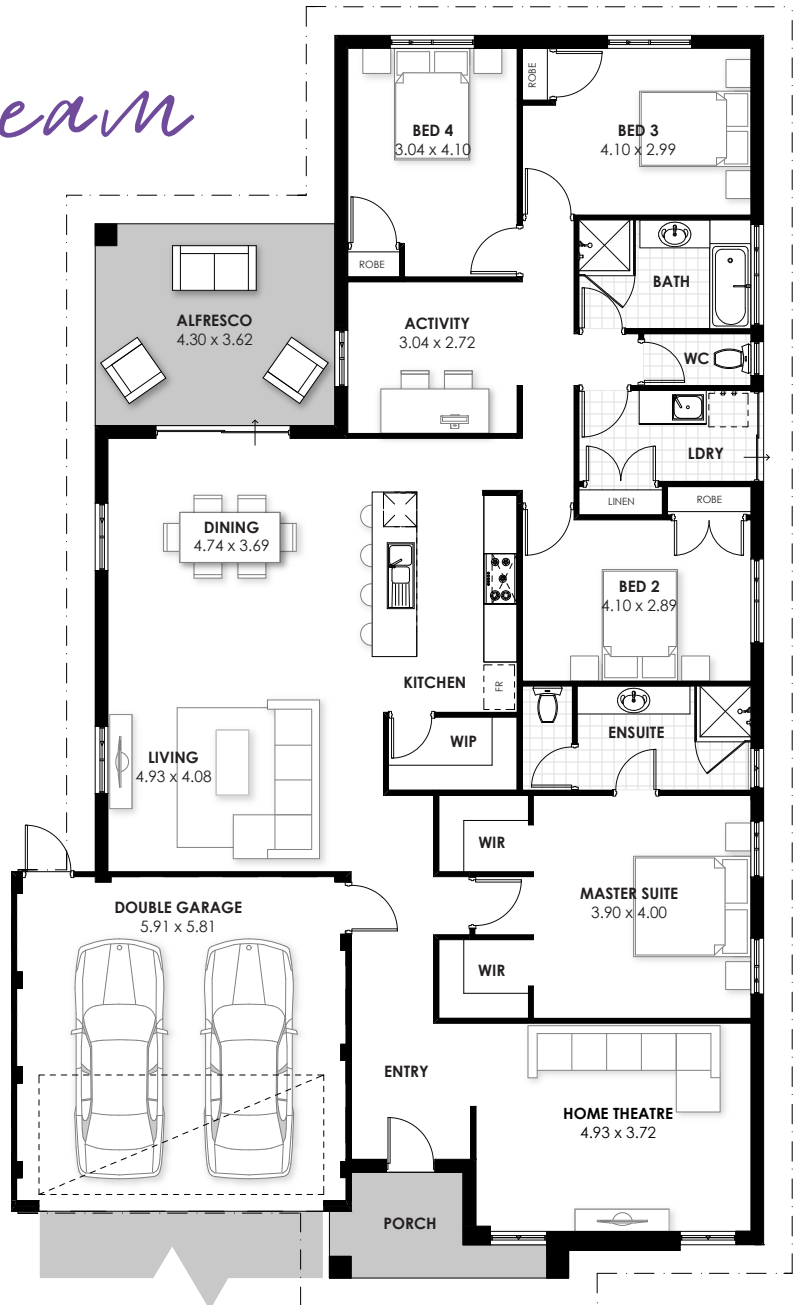

Images for illustration only

The Jaydream

- choice of colorbond or tiled roof
- Fisher & Paykel 900mm appliances
- LED lighting to every room
- custom WA made kitchens with stone benchtops
- crossover, soakwells and paving
- chrome or black matte taps
- 12 month maintenance period

House	198m ²
Garage	36m ²
Alfresco	16m ²
Porch	5m ²
TOTAL	255m²

Suits 15 x 30m blocks