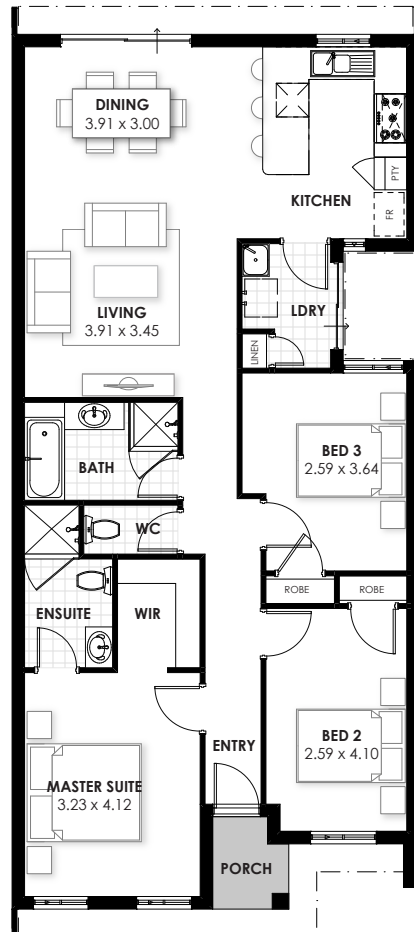

Images for illustration only

The Zandos

- choice of colorbond or tiled roof
- Fisher & Paykel 900mm appliances
- LED lighting to every room
- custom WA made kitchens with stone benchtops
- crossover, soakwells and paving
- chrome or black matte taps
- 12 month maintenance period

House	113m ²
Garage	36m ²
Porch	2m ²
TOTAL	151m²

Suits 7.5 x 30m blocks