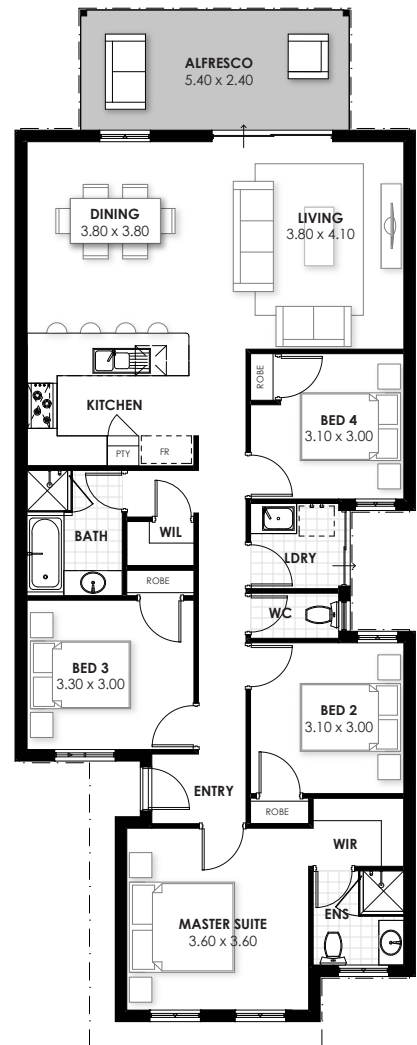

Bronzing elevation pictured  
Images for illustration only

# The Abercrombie

- choice of colorbond or tiled roof
- Fisher & Paykel 900mm appliances
- LED lighting to every room
- custom WA made kitchens with stone benchtops
- crossover, soakwells and paving
- chrome or black matte taps
- 12 month maintenance period

House	126m <sup>2</sup>
Garage	33m <sup>2</sup>
Alfresco	13m <sup>2</sup>
<b>TOTAL</b>	<b>172m<sup>2</sup></b>

Suits 8 x 32m blocks